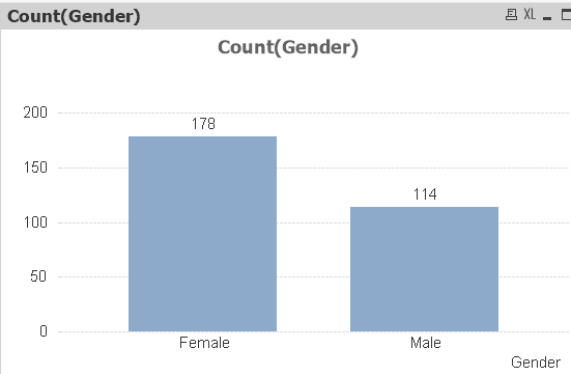

Age

18
19
20
21
22
23
24
25
26
27
28
29
30
31
32
33
34
36

Age

Total count	292
Sum	6722
Average	23.020547945205
Min	18
Max	61

Gender

Total count	292
Sum	0
Average	n/a
Min	n/a
Max	n/a

Gender

Female
Male

Race

Asian
Black
Hispanic
Indian
White

Race

Total count	292
Sum	0
Average	n/a
Min	n/a
Max	n/a